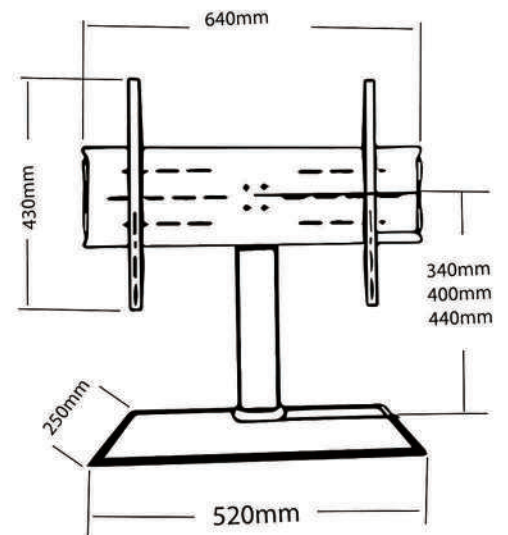

# SH 3765B TV Desk Stand

Screen Size  
37"-65"

Weight Capacity  
40 kg

Tilt Range  
+10°-10°

MAX.VESA  
400x400

Cable Management

**Three customized height settings with easy adjustment.**

**Metal base supports your TV.**

**Cable management maintains a clean look.**